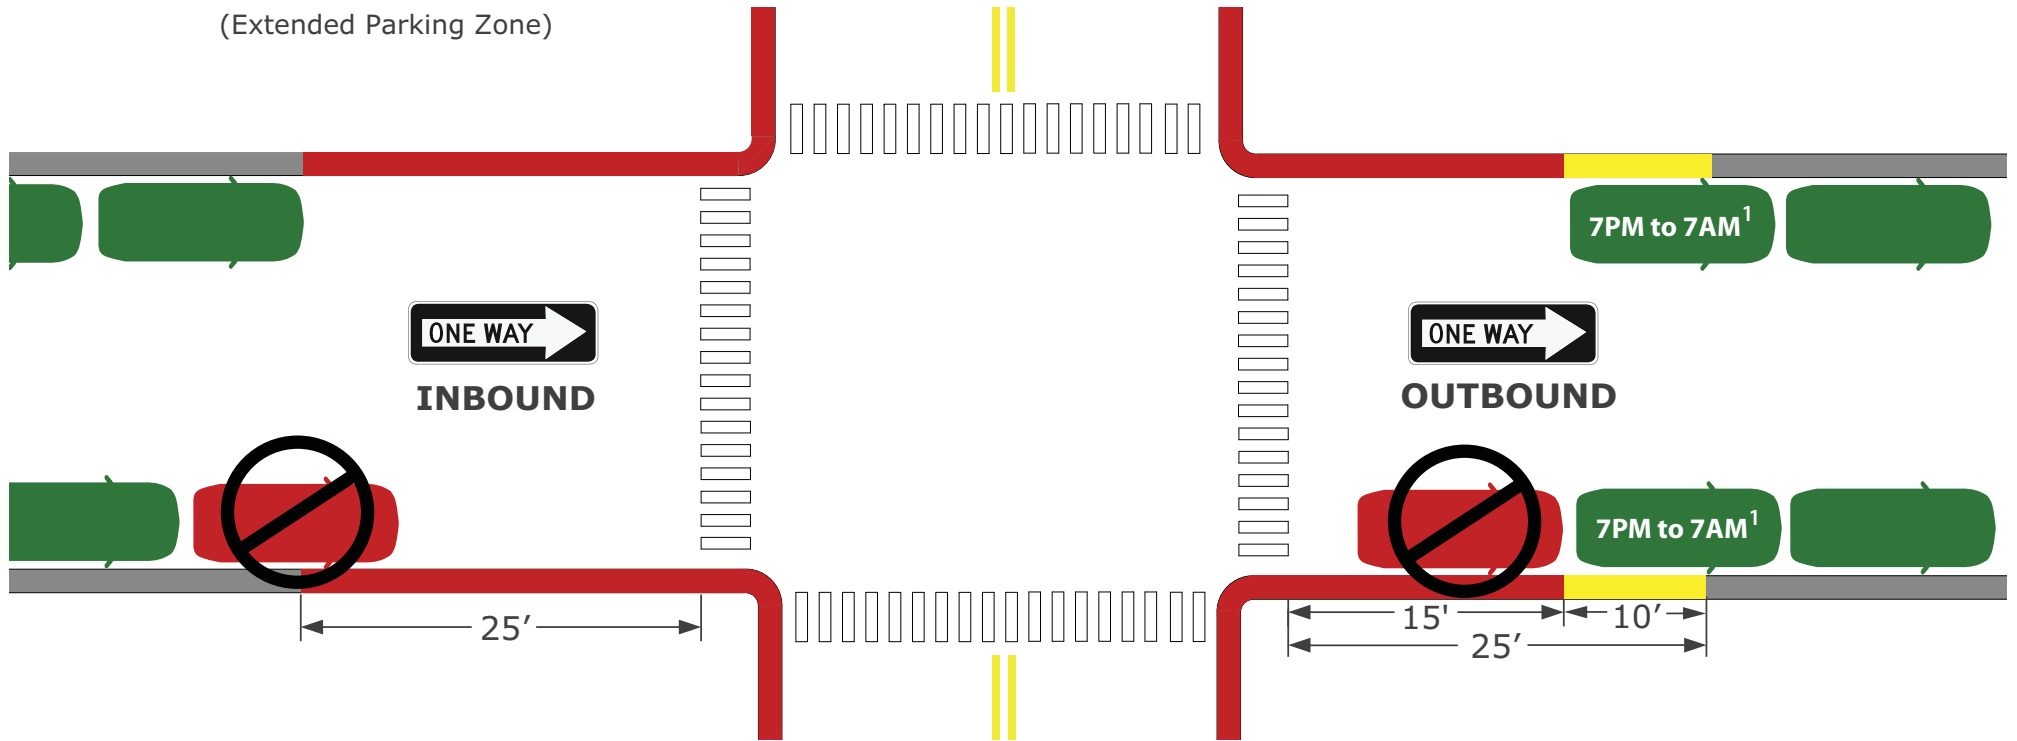

LEGAL

ILLEGAL

NO PARKING ANYTIME

PARKING 7PM - 7AM¹
(Extended Parking Zone)

¹ According to City of Hoboken General Code § 190-54.B(2), "Parking within Extended Parking Zones shall not be allowed Mondays through Fridays between the hours of 7:00am and 7:00pm whenever public primary or secondary schools are in session."

² Drawing not to scale. All painted curb dimensions are typical.

Extended Parking Zones